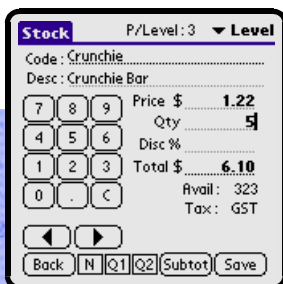

SalesLink has many configuration options. Screen shots may differ depending upon version.

For further information about SalesLink Mobile contact I.T. Link Limited

Sales@itlink.co.nz - www.itlink.co.nz