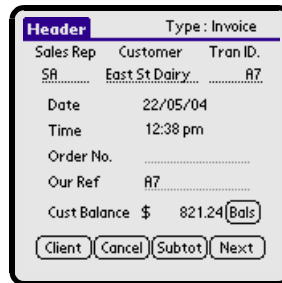

SalesLink has many configuration options. Screen shots may differ depending upon version.

For further information about SalesLink Mobile contact I.T. Link Limited

Sales@itlink.co.nz - www.itlink.co.nz