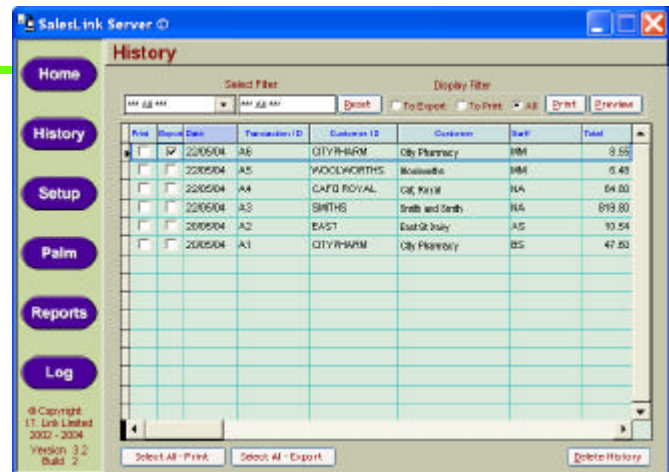

SalesLink MOBILE

SalesLink Mobile turns a Palm handheld device into a mobile business system. By integrating with popular accounting packages, SalesLink enables you to access your data anywhere and complete a variety of tasks including Sales Entry, Stock Control, Price Checks and Customer Lookup.

SalesLink is designed to work with Palm OS Devices including Palm, Handspring, Kyocera, Meazura, Sony and Symbol handheld devices with built-in barcode scanner. All these are easy to use, inexpensive to purchase and maintain, and - so small it fits in your pocket!

SalesLink enables your sales team to enter and print orders/invoices on-the-job. Transactions can be sent electronically via modem, mobile phone (CDMA or GPRS) or via any I.P Lan connection, to update your business software.